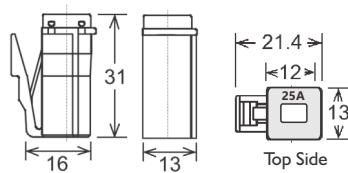

Dimensions in MM

I.R.: 1000A at 32VDC

Voltage: 32VDC

Features: Element window

Pack Size: 1, 10, 100

Approvals: ISO 8820 / JASO D612 

Spare Pack (SP):

Contain 1pc of one rating.

Time Characteristic % of Amp Rating	Opening Time Minimum / Maximum	
	110%	100 hrs
200%	5 sec	100 sec
350%	0.2 sec	7 sec
600%	0.04 sec	1 sec

AUTO LINK WITH LOCK 32V

Bussmann / Pacific
Slow Acting

Part Number	Ampere Rating	Body Type	Body Colour
	SHF025	25A	Small
SHF030	30A	Small	Lt. Green 
LHF045	45A	Large	Red 
LHF065	65A	Large	Black 
LHF075	75A	Large	Grey 

Small Body
25A to 30A

I.R.: 1000A at 32VDC

Voltage: 32VDC

Features: Element window

Pack Size: 1, 10, 100

Notes: Not recommended for new designs.

Approvals: ISO 8820 / JASO D612 

Spare Pack (SP):

Contain 1pc of one rating.

Large Body
45A - 75A

Dimensions in MM