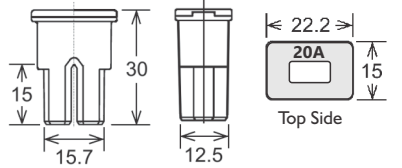

Notes: Not recommended for new designs.

Approvals: ISO 8820 / JASO D612 

Dimensions in MM

LARGE AUTO LINK 32V

Bussmann / Pacific
Slow Acting

Part Number	Ampere Rating	Body Colour
ASF020	20A	Lt. Blue 
ASF030	30A	Pink 
ASF040	40A	Green 
ASF050	50A	Red 
ASF060	60A	Yellow 
ASF070	70A	Brown 
ASF080	80A	Black 
ASF100	100A	Blue 

Dimensions in MM

I.R.: 1000A at 32VDC

Voltage: 32VDC

Features: Element window

Pack Size: 1, 10, 100

Approvals: ISO 8820 / JASO D612 

Spare Pack (SP):

Contain 1pc of one rating.

Contain 1pc of one rating.

Large Body
45A - 75A

Dimensions in MM