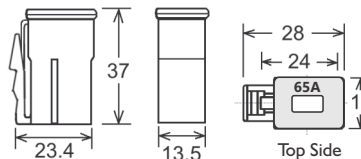

Small Body
25A to 30A

I.R.: 1000A at 32VDC

Voltage: 32VDC

Features: Element window

Pack Size: 1, 10, 100

Notes: Not recommended for new designs.

Approvals: ISO 8820 / JASO D612 

Spare Pack (SP):

Contain 1pc of one rating.

Large Body
45A - 75A

Dimensions in MM