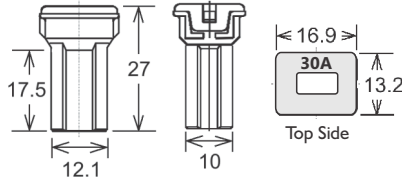

Notes: Not recommended for new designs.

Approvals: ISO 8820 / JASO D612 

Dimensions in MM

LARGE AUTO LINK 32V

Bussmann / Pacific
Slow Acting

Part Number	Ampere Rating	Body Colour
ASF020	20A	Lt. Blue 
ASF030	30A	Pink 
ASF040	40A	Green 
ASF050	50A	Red 
ASF060	60A	Yellow 
ASF070	70A	Brown 
ASF080	80A	Black 
ASF100	100A	Blue 

Dimensions in MM

I.R.: 1000A at 32VDC

Voltage: 32VDC

Features: Element window

Pack Size: 1, 10, 100

Approvals: ISO 8820 / JASO D612 

Spare Pack (SP):

Contain 1pc of one rating.

Small Body
25A to 30A

I.R.: 1000A at 32VDC

Voltage: 32VDC

Features: Element window

Pack Size: 1, 10, 100

Notes: Not recommended for new designs.

Approvals: ISO 8820 / JASO D612 

Spare Pack (SP):

Contain 1pc of one rating.

Large Body
45A - 75A

Dimensions in MM